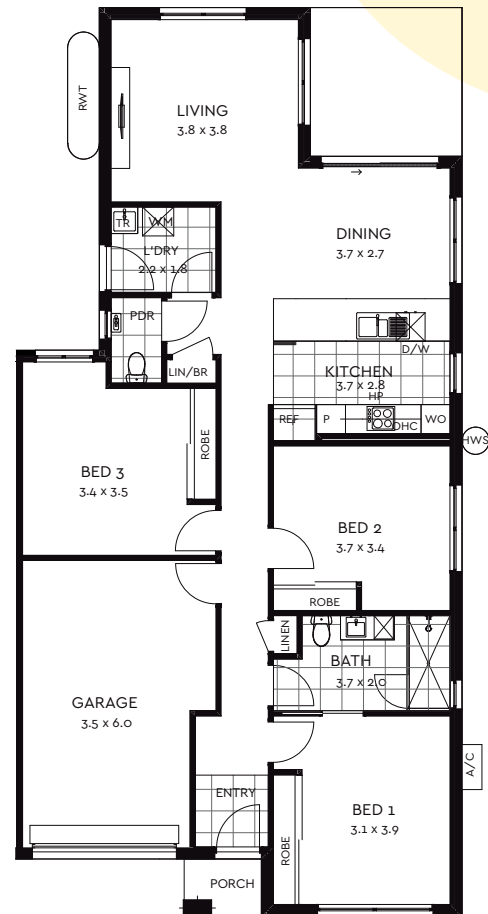

Call Candice today on 1300 112 732 and find out what retirement living at Golden Rise Bendigo can offer you.

Golden Rise
BENDIGO

A seniors living community by
Mercy Health
Care first

Images and floorplans are for illustrative purposes only and while generally typical of the villa layout, minor variations and mirror images may apply. Room dimensions in the diagram are to the interior wall frames face. Exteriors may differ.